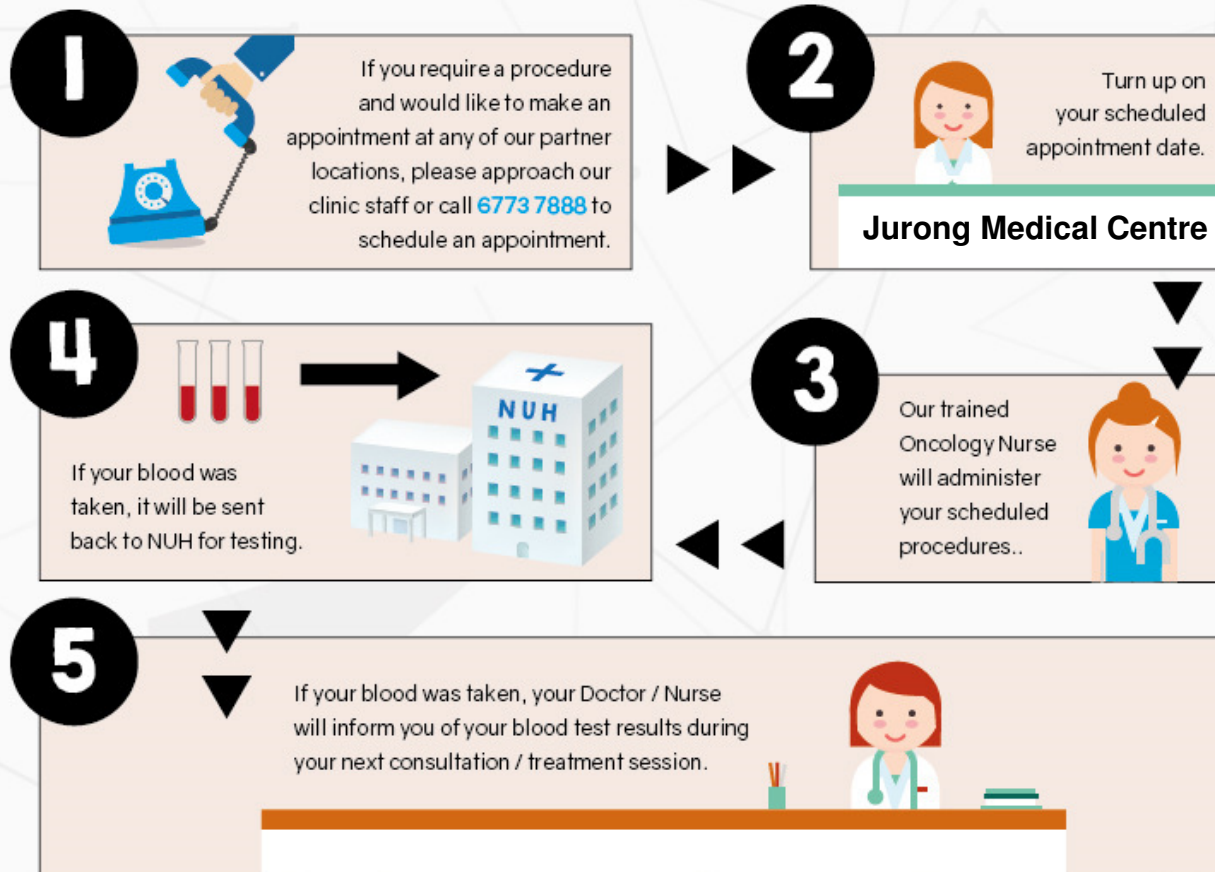

## A STEP-BY-STEP GUIDE

## DIRECTIONS TO JURONG MEDICAL CENTRE

### Address

60 Jurong West Central 3,  
Singapore 648346

Diagnostic Centre, Level 1