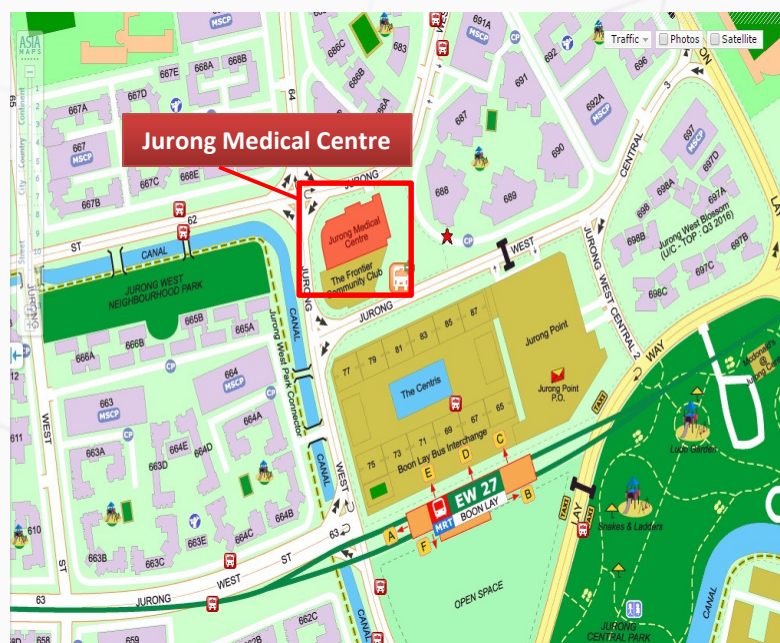

## DIRECTIONS TO JURONG MEDICAL CENTRE

### Address

60 Jurong West Central 3,  
Singapore 648346

Diagnostic Centre, Level 1

### Nearest MRT Station

Boon Lay MRT Station

SMRT (Boon Lay Interchange):  
172, 178, 180, 187