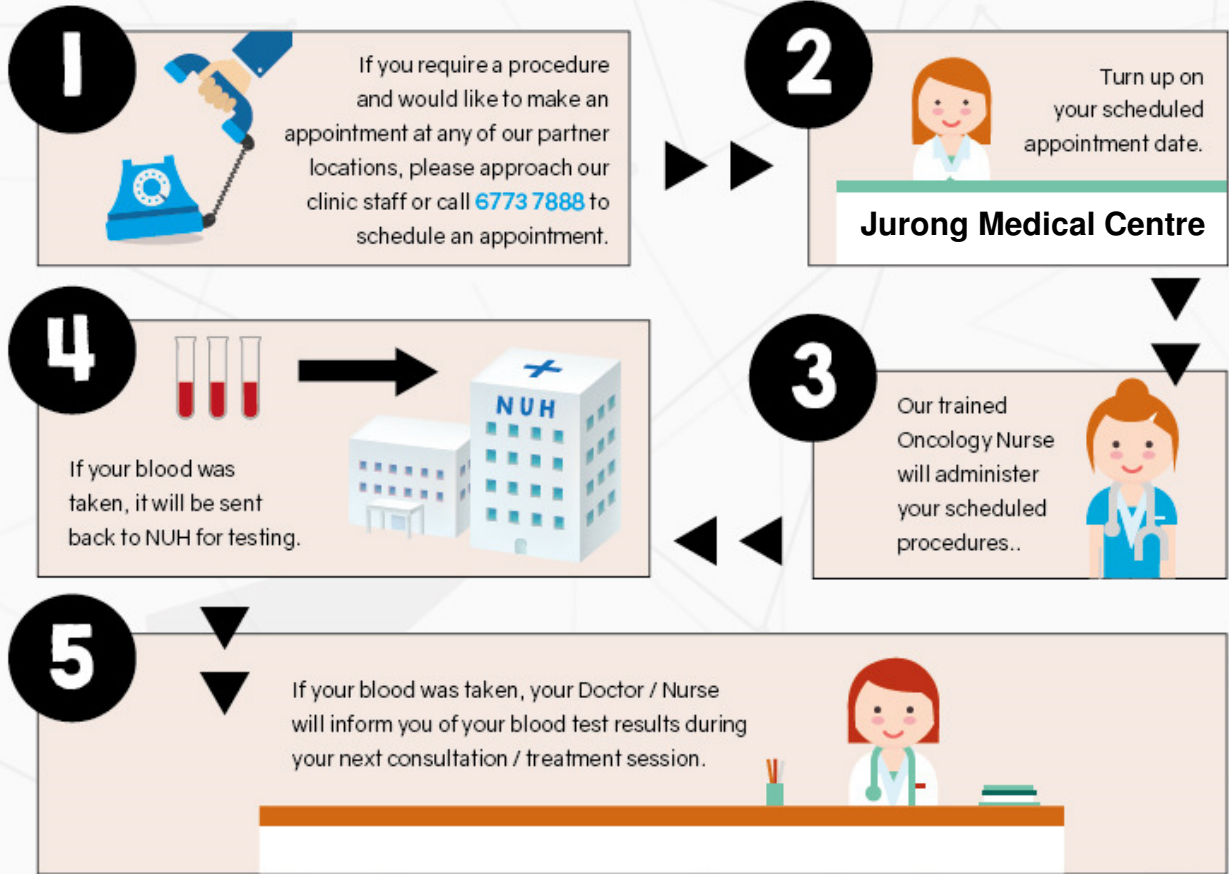

A STEP-BY-STEP GUIDE

DIRECTIONS TO JURONG MEDICAL CENTRE

Address - - - - -

60 Jurong West Central 3,
Singapore 648346

Diagnostic Centre, Level 1

Nearest MRT Station - - - - -

EW27 Boon Lay MRT Station
[5 mins walk]